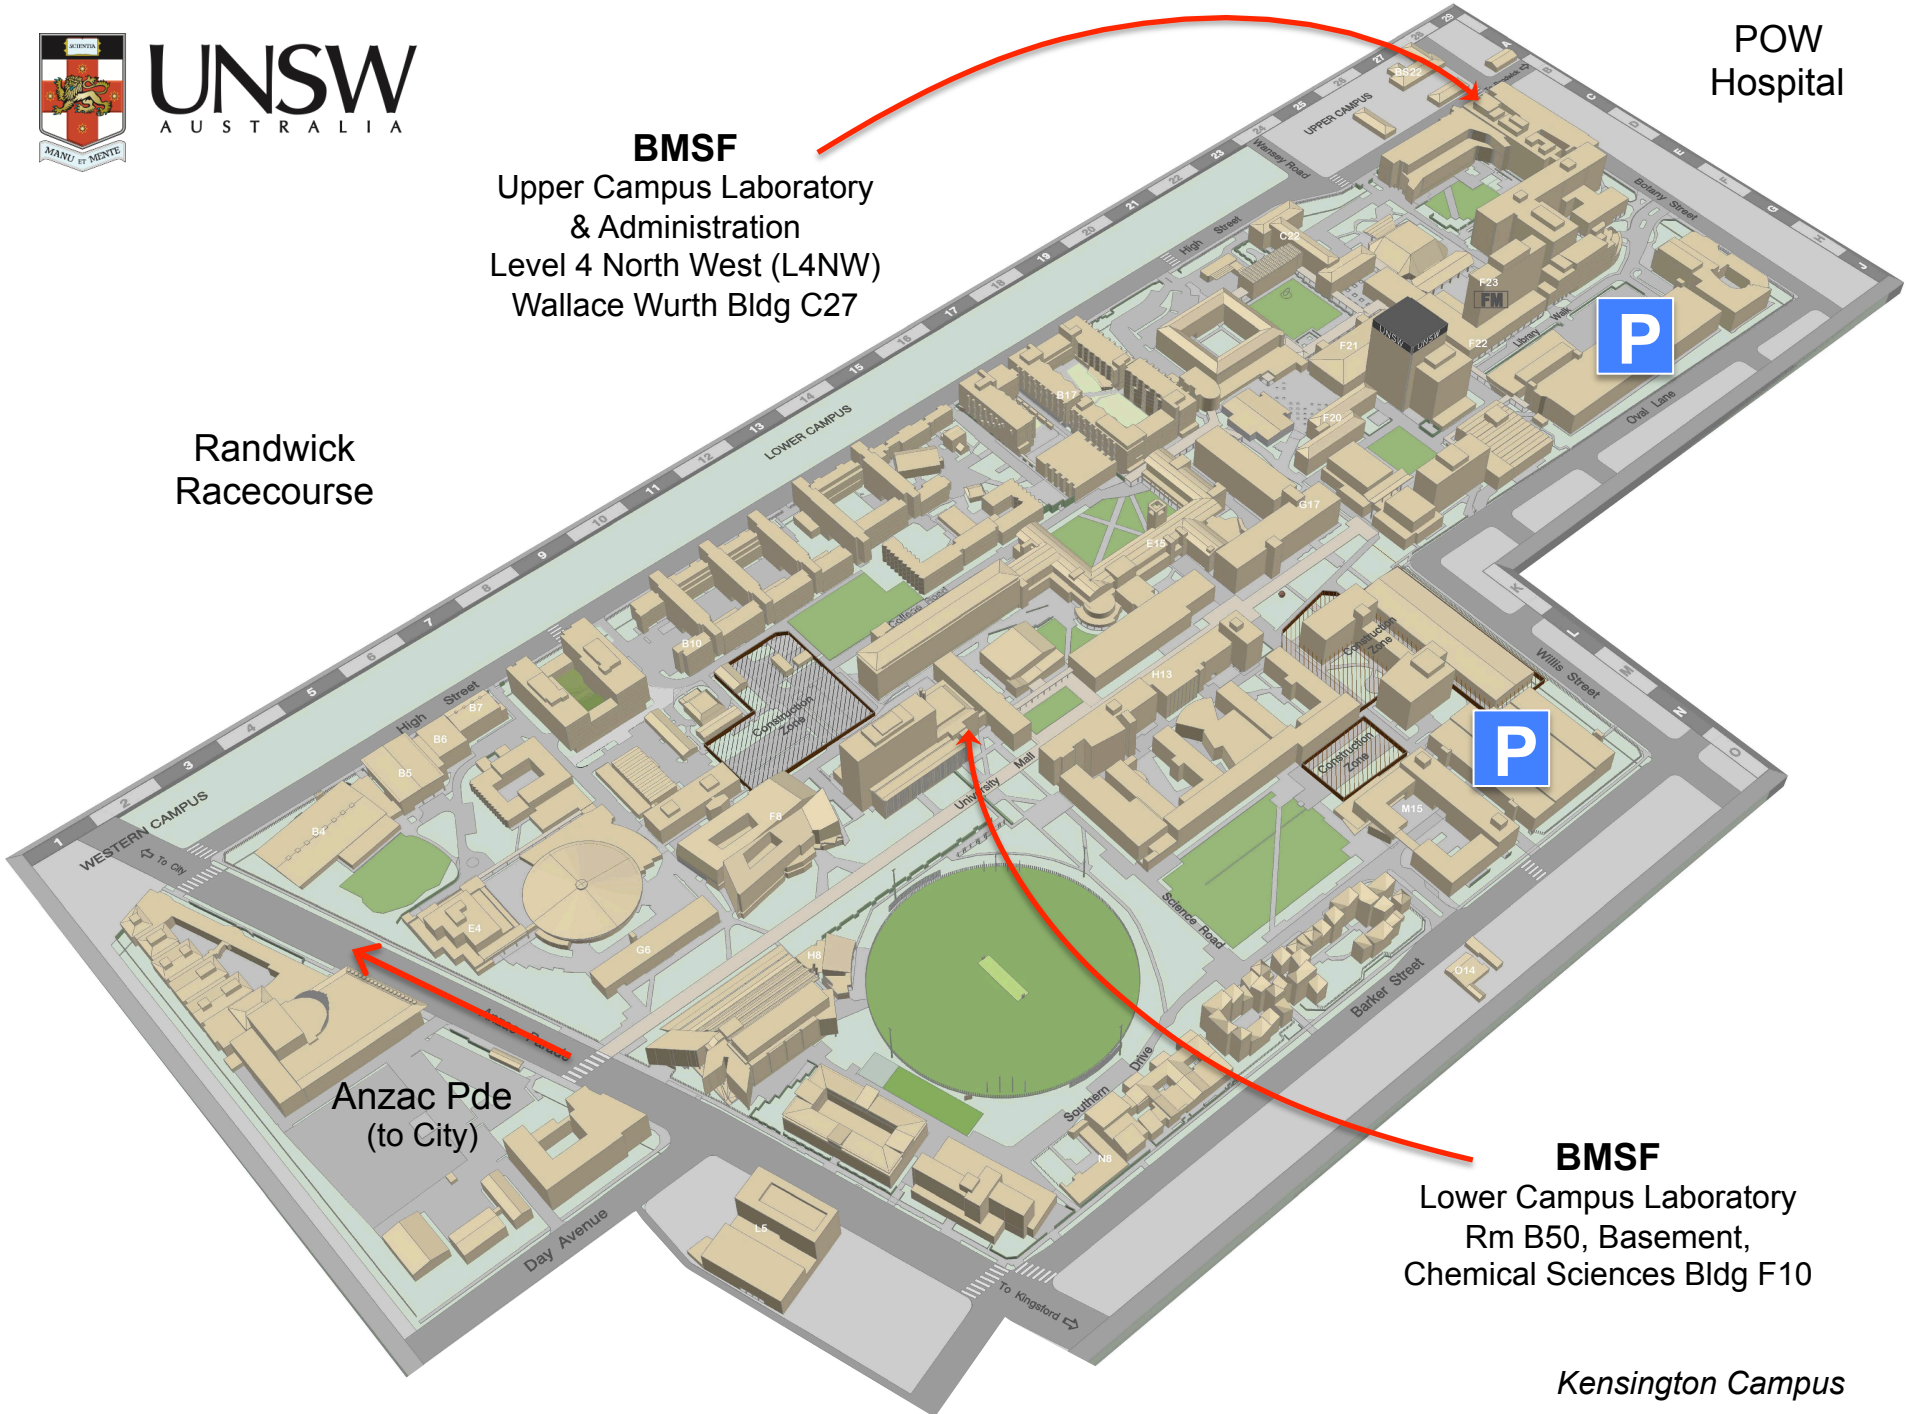

UNSW
AUSTRALIA

BMSF
Upper Campus Laboratory
& Administration
Level 4 North West (L4NW)
Wallace Wurth Bldg C27

Randwick
Racecourse

POW
Hospital

Anzac Pde
(to City)

BMSF
Lower Campus Laboratory
Rm B50, Basement,
Chemical Sciences Bldg F10

Kensington Campus